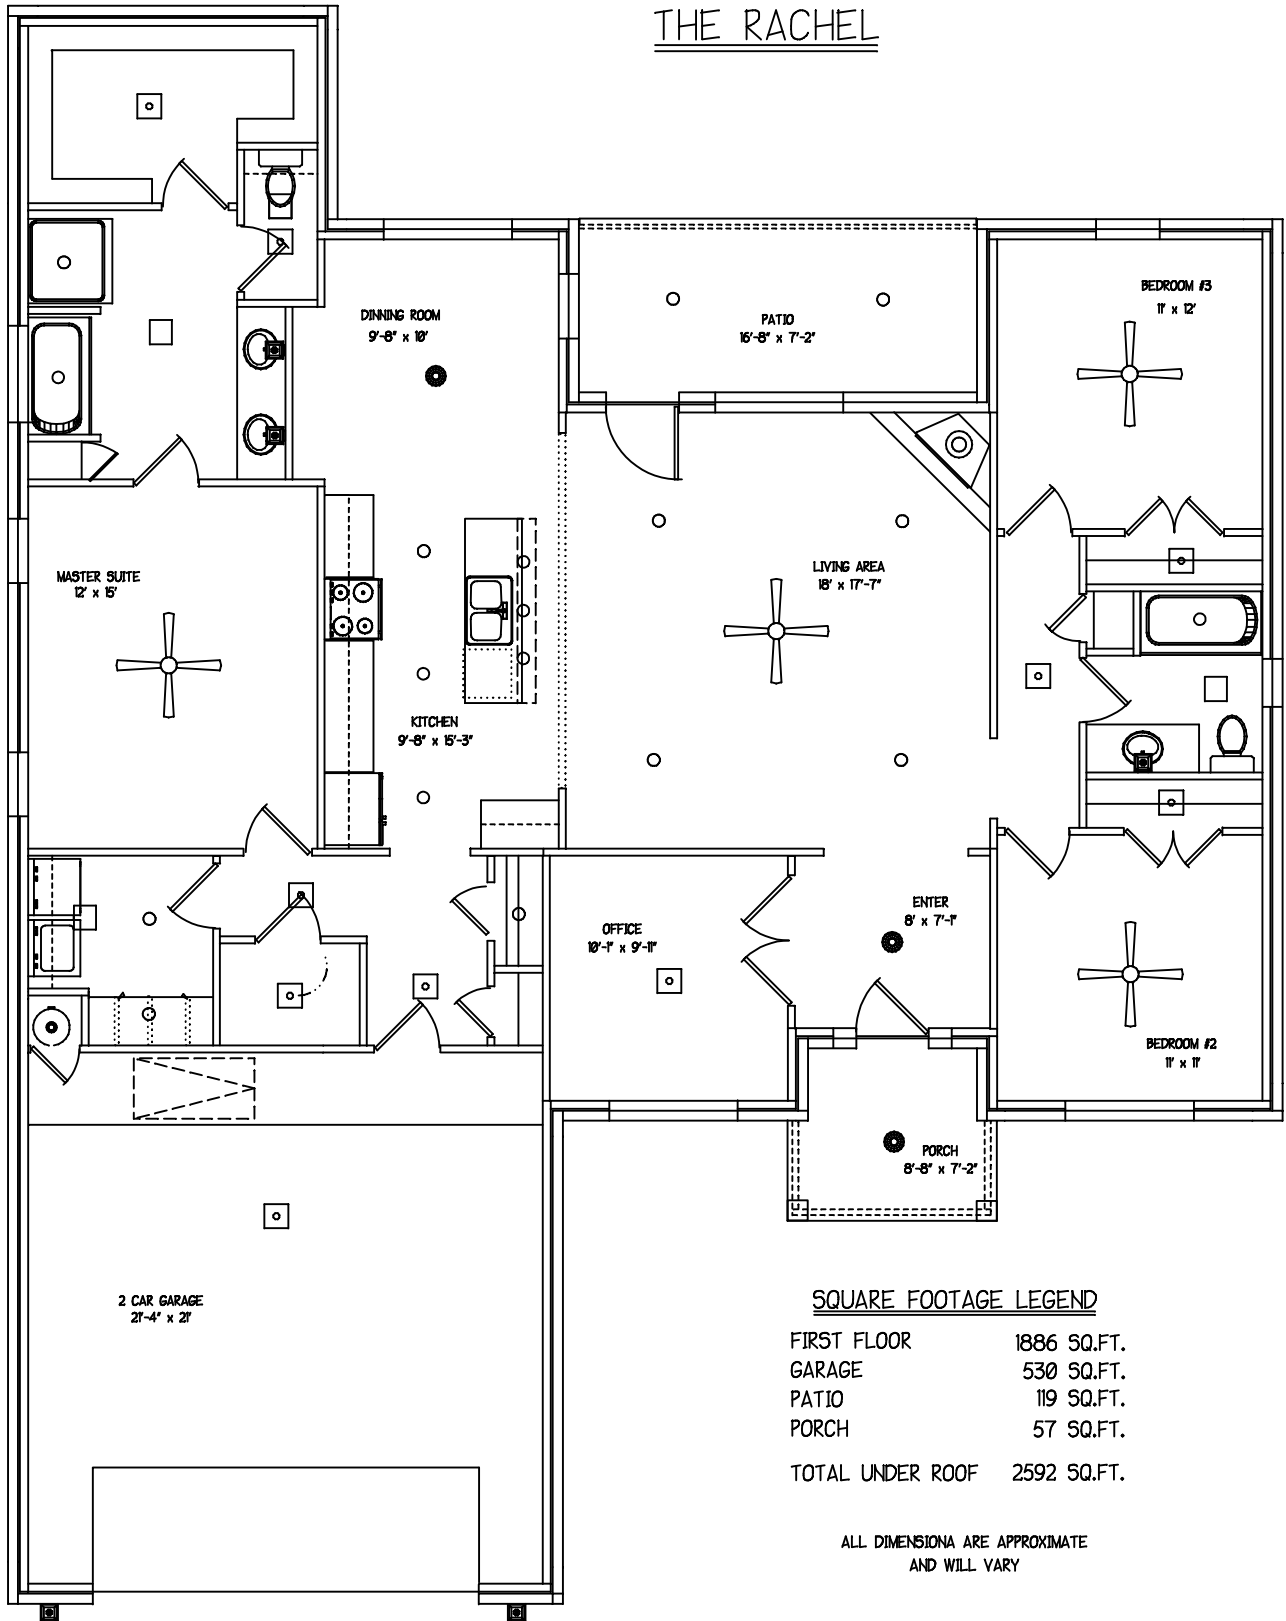

THE RACHEL

SQUARE FOOTAGE LEGEND

FIRST FLOOR	1886 SQ.FT.
GARAGE	530 SQ.FT.
PATIO	119 SQ.FT.
PORCH	57 SQ.FT.
TOTAL UNDER ROOF	2592 SQ.FT.

ALL DIMENSIONA ARE APPROXIMATE
AND WILL VARY